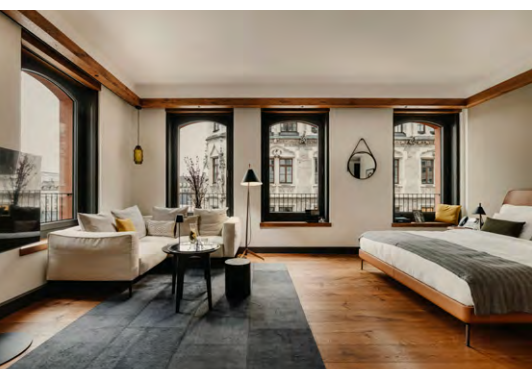

HOTEL AMENITIES

- ★ **5 room and suite categories:** Classic Room, Superior Room, Junior Suite, Junior Suite Corner Room, Penthouse-Loft-Suite
- ★ **DO & CO Restaurant & Bar:** Fine dining - Japanese fusion cuisine
- ★ **DO & CO Bistro:** Casual dining - Mediterranean cuisine
- ★ Both restaurants offer **outdoor dining** at the beautiful terrace or covered balcony with views to the Frauenkirche
- ★ **Exclusive Penthouse-Loft-Suite** which can also be used as a meeting room or dining location; private roof top terrace
- ★ **Extensive In-Room-Bar**
- ★ **VIP access to gym & sauna** at Fitness First Marienplatz

HOTEL HIGHLIGHTS

- 01 Centrally located** between Munich City Hall and Frauenkirche. Next to the new FC Bayern World
- 02 31 rooms and suites designed in a contemporary manner** with natural materials of highest quality such as Poltrona Frau beds and Giorgetti furniture
- 03 Most of the rooms offer views to Munich's famous landmarks**
- 04 Transfer & Concierge Services & exclusive access to FC Bayern lounges and VIP tickets to the Allianz Arena**